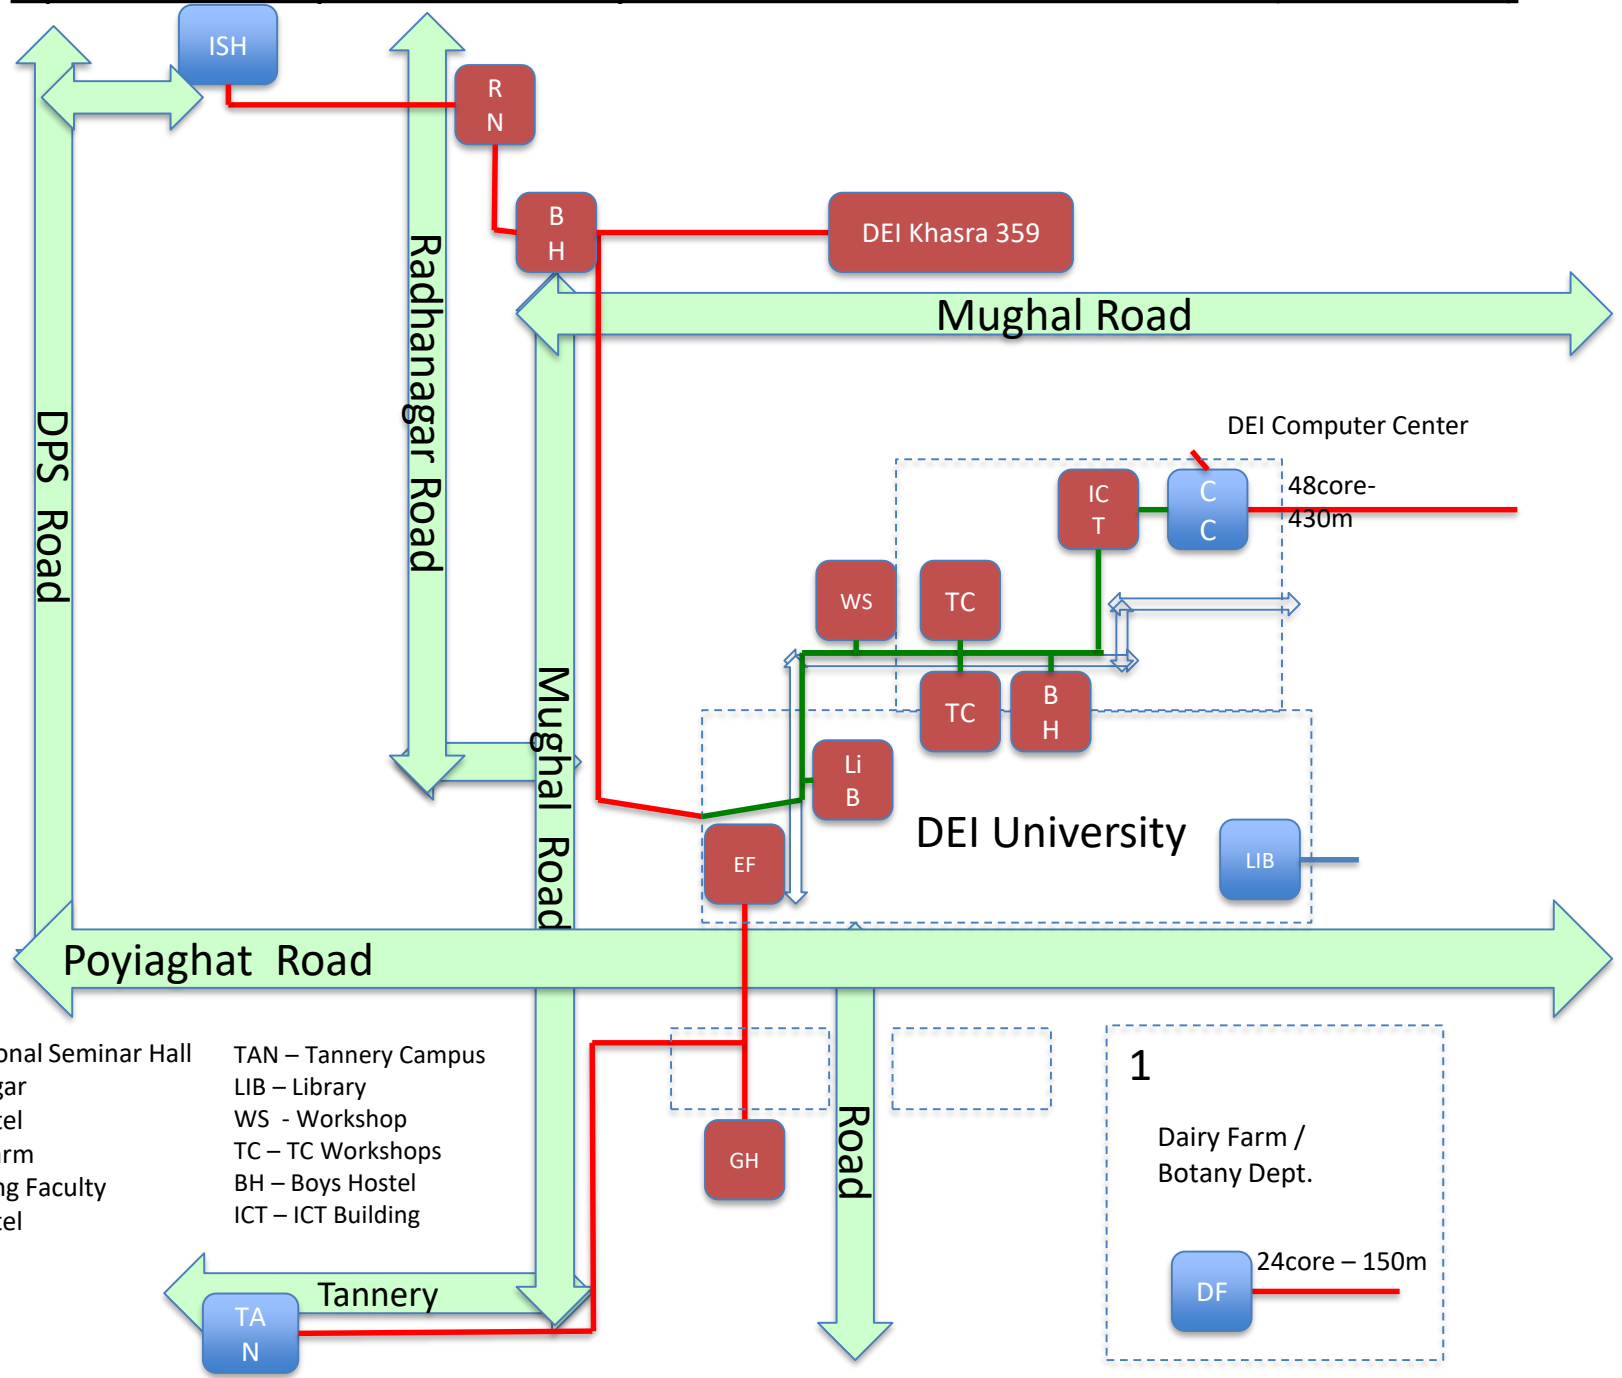

New Optical Fiber Laid

 Phase-1: Optical Fiber connecting Dayalbagh and its Institutions. (4 km underground, 4km aerial route)

 Phase-2: Optical Fiber connecting DEI and its Institutions. (3 km underground, 1km aerial route)

Convergence through ICT

- **Optical Fiber** network will have convergence of
 - **Security Surveillance**
 - IP Camera(250), Access Control
 - Central & Local Monitoring Stations with 24x7 vigilance
 - **ICT based Education** – high speed connectivity to support disseminating DEI System of School Education worldwide
 - **Communication** – IP Phones(100) to provide alternate secured communication pathway
 - **Connectivity** Backbone - high speed connectivity to offices and institutions.

Optical Fiber Layout for Security Surveillance Network – Phase 1 (inside Dayalbagh)

Optical Fiber Layout for Security Surveillance Network – Phase 2 (outside DEI)

- ISH – International Seminar Hall
- RN – Radhanagar
- BH – Boys Hostel
- PF – Punjabi Farm
- EF – Engineering Faculty
- GH – Girls Hostel
- TAN – Tannery Campus
- LIB – Library
- WS - Workshop
- TC – TC Workshops
- BH – Boys Hostel
- ICT – ICT Building

1

Dairy Farm / Botany Dept.

DF 24core – 150m

Security Surveillance inside DB

- IP Cameras(130), IP Phones(100), Access Control at entry points
- Central and Local Monitoring Stations with 24hrs vigilance
- Assured Passive Optical Fiber Connectivity to last mile – 7km
- Local Power from Solar Plants distributed across DB
- Long Term Storage(30days), Smart Analytics, Alarms