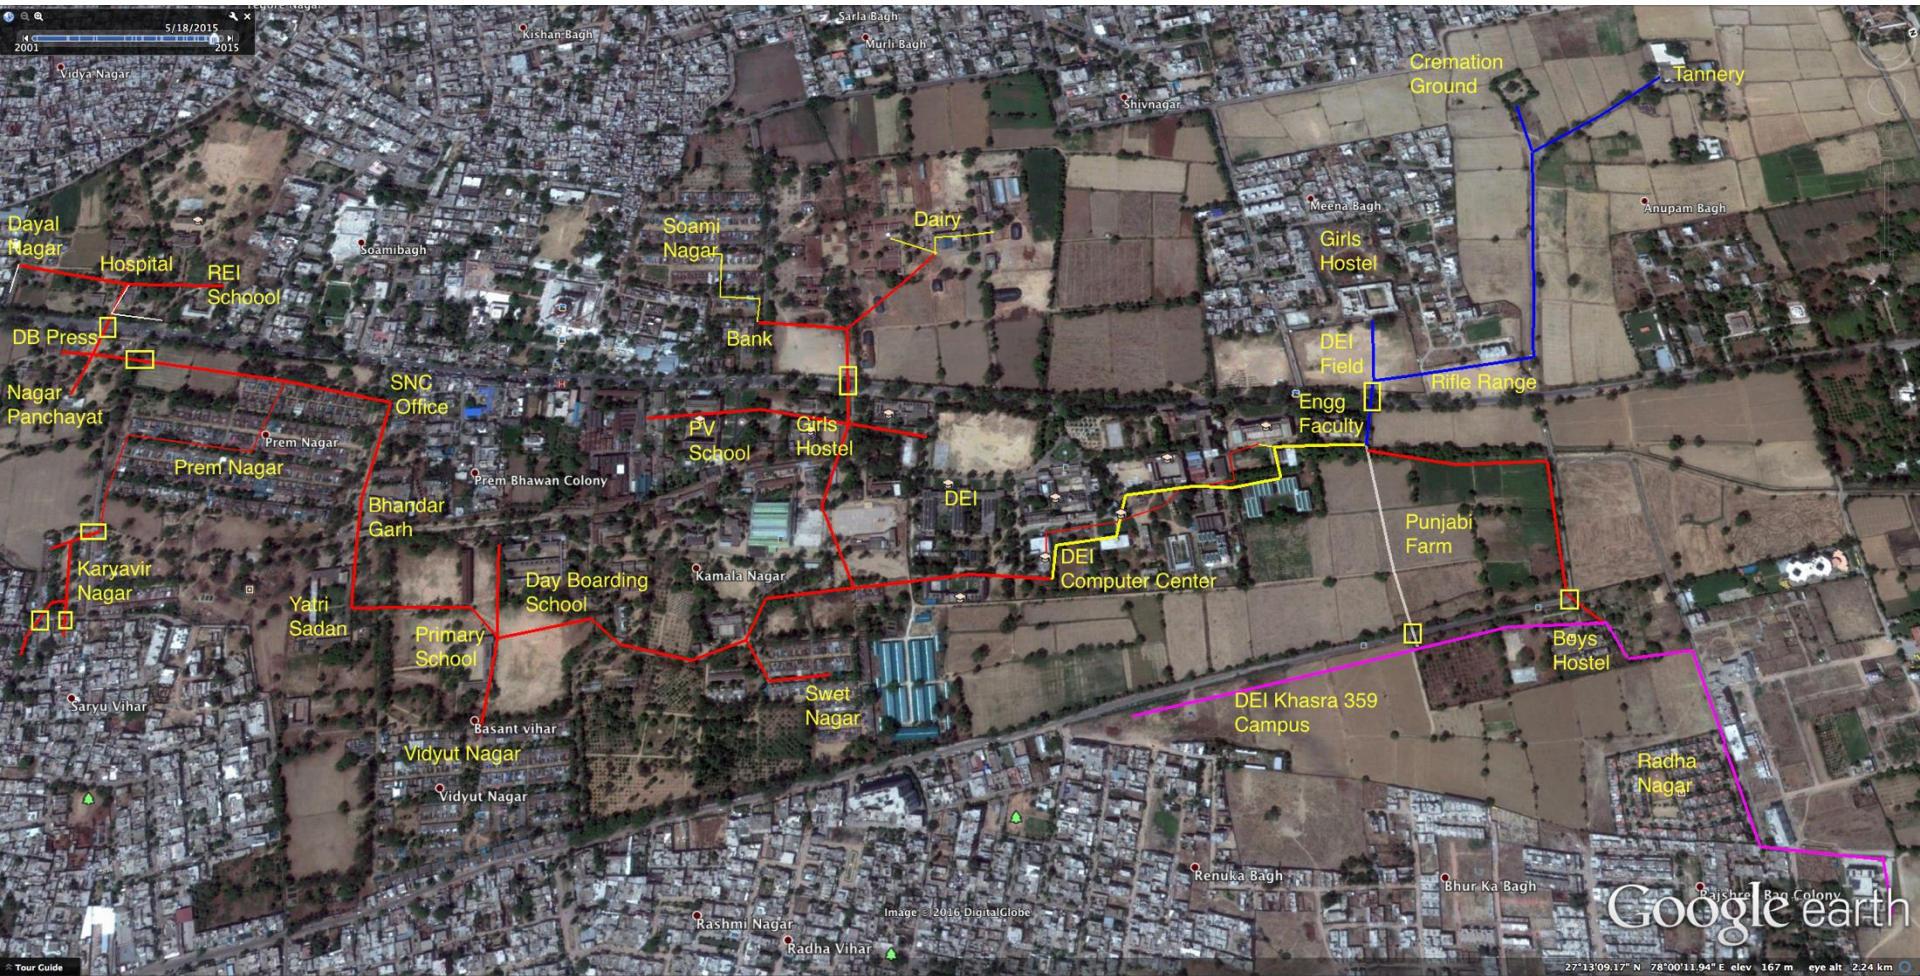

Corporate Social Responsibility

- DEI Security Lab is coordinating with Dayalbagh as part of its **Social Responsibility** in organizing a Security Surveillance Network that will exploit latest ICT technology for the benefit of its Institutions, Citizens and Vital Assets.
- DEI proposes to undertake research on Security Surveillance protocols with this network as real life Open Lab.
- *Prepare itself for contributing to Smart Agra concept.*

New Optical Fiber Laid

 Phase-1: Optical Fiber connecting Dayalbagh and its Institutions. (4 km underground, 4km aerial route)

 Phase-2: Optical Fiber connecting DEI and its Institutions. (3 km underground, 1km aerial route)