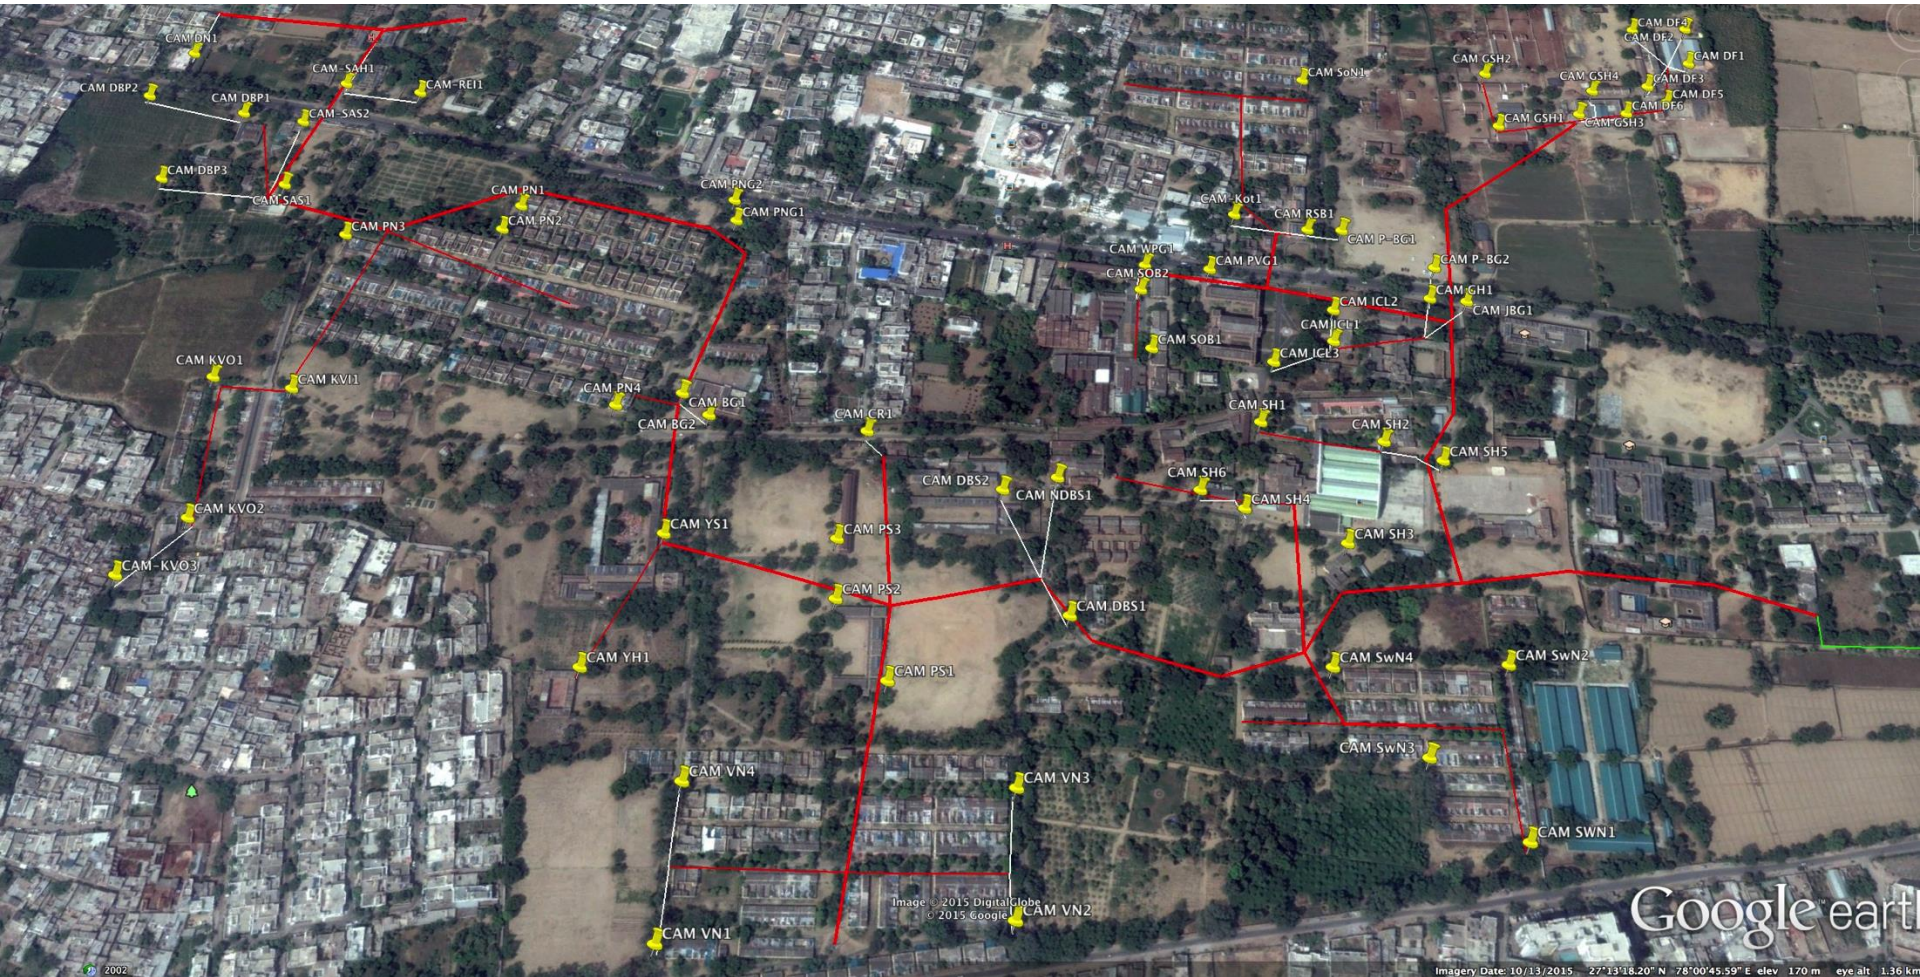

New Optical Fiber Laid

 Phase-1: Optical Fiber connecting Dayalbagh and its Institutions. (4 km underground, 4km aerial route)

 Phase-2: Optical Fiber connecting DEI and its Institutions. (3 km underground, 1km aerial route)

Optical Fiber Layout for Security Surveillance Network – Phase 1 (inside Dayalbagh)

Optical Fiber Layout for Security Surveillance Network – Phase 2 (outside DEI)

- ISH – International Seminar Hall
- RN – Radhanagar
- BH – Boys Hostel
- PF – Punjabi Farm
- EF – Engineering Faculty
- GH – Girls Hostel
- TAN – Tannery Campus
- LIB – Library
- WS - Workshop
- TC – TC Workshops
- BH – Boys Hostel
- ICT – ICT Building

1

Dairy Farm / Botany Dept.

DF 24core – 150m

Security Surveillance inside DB

- IP Cameras(130), IP Phones(100), Access Control at entry points
- Central and Local Monitoring Stations with 24hrs vigilance
- Assured Passive Optical Fiber Connectivity to last mile – 7km
- Local Power from Solar Plants distributed across DB
- Long Term Storage(30days), Smart Analytics, Alarms