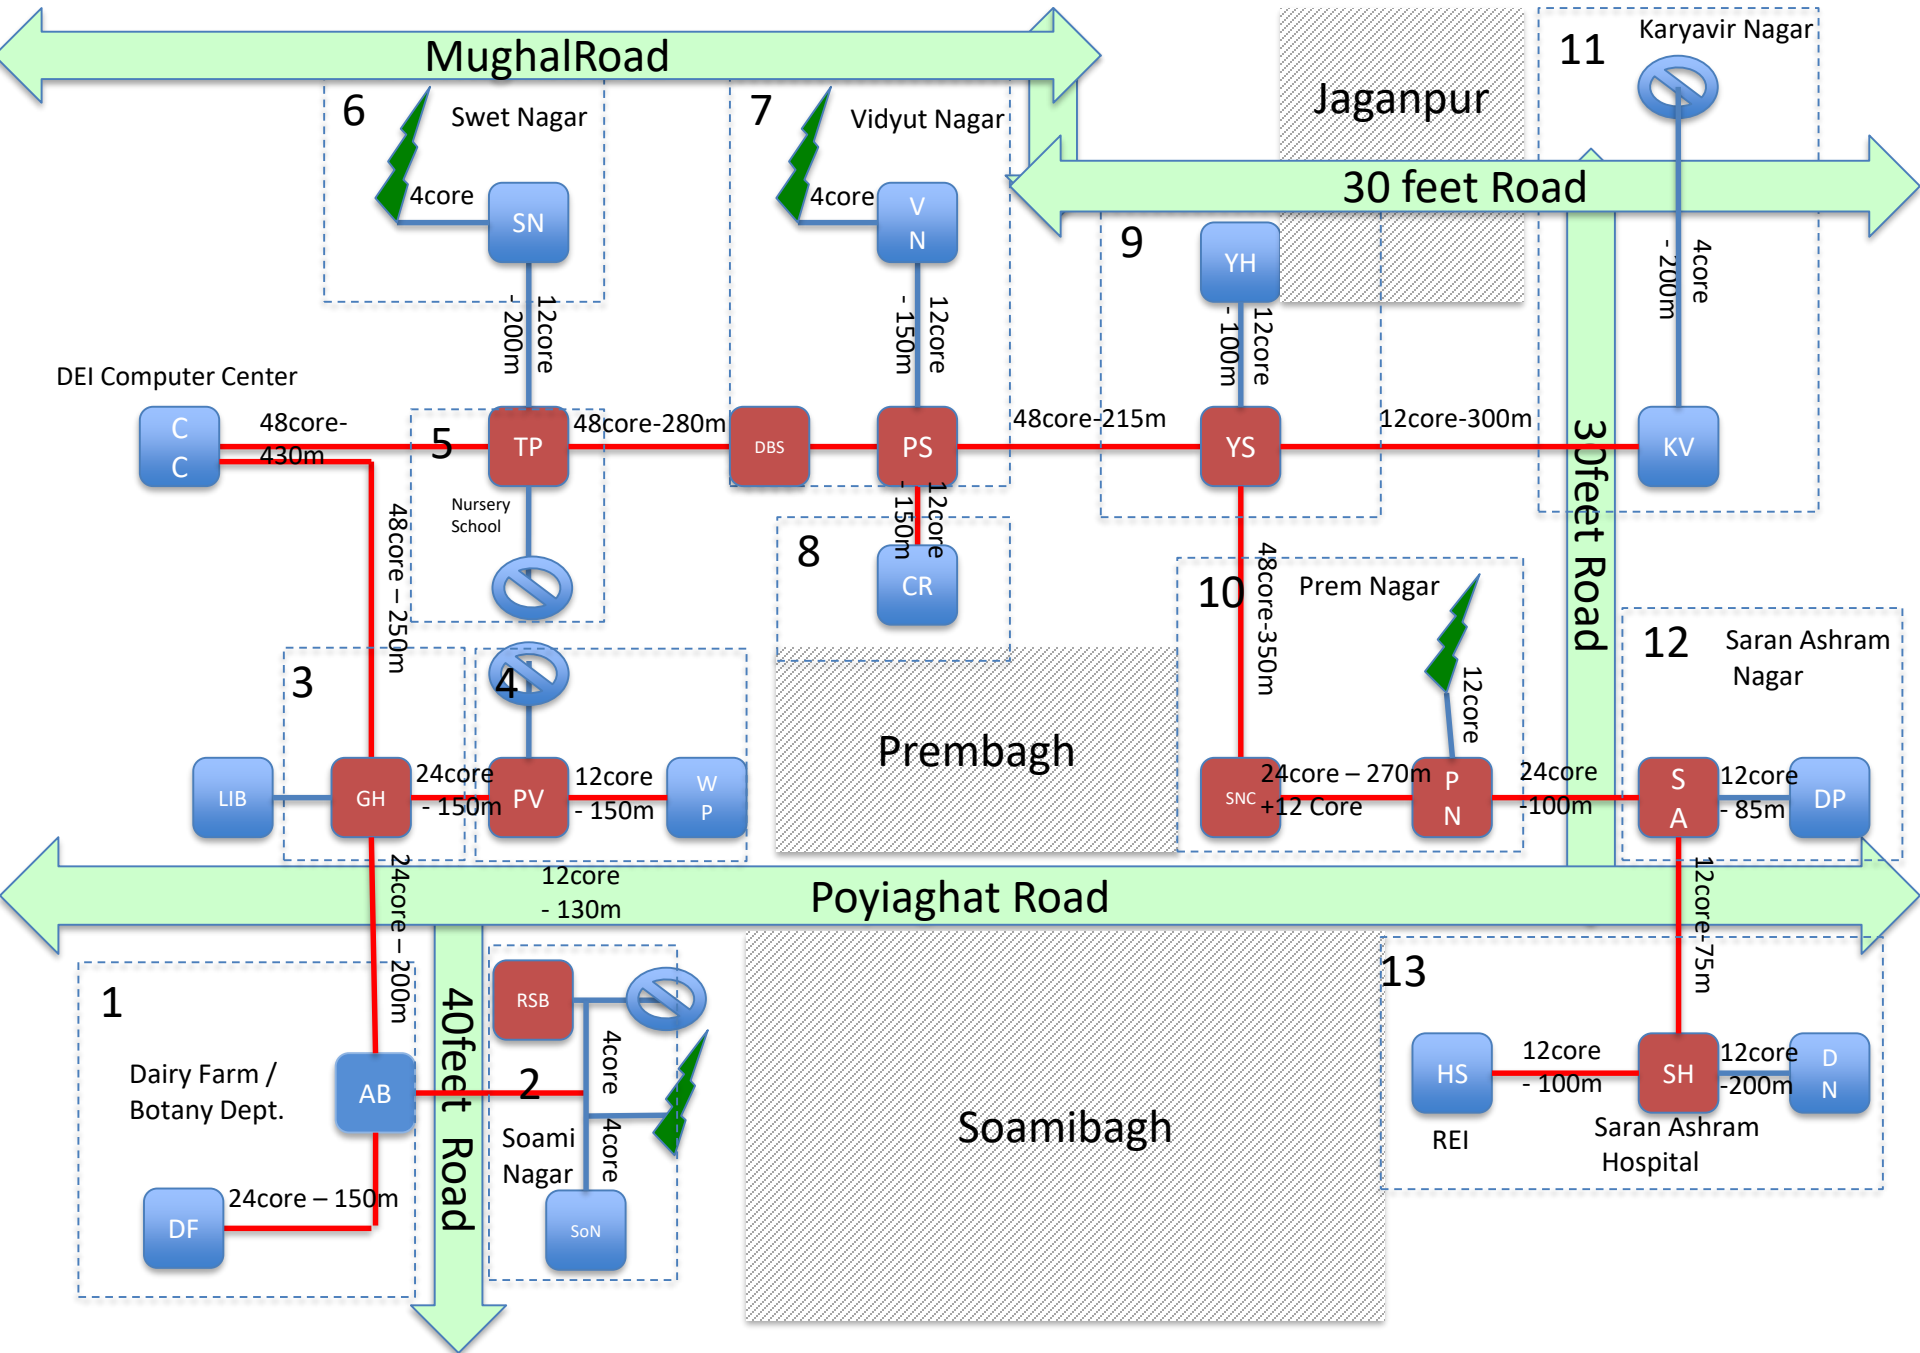

New Optical Fiber Laid

 Phase-1: Optical Fiber connecting Dayalbagh and its Institutions. (4 km underground, 4km aerial route)

 Phase-2: Optical Fiber connecting DEI and its Institutions. (3 km underground, 1km aerial route)

Convergence through ICT

- **Optical Fiber** network will have convergence of
 - **Security Surveillance**
 - IP Camera(250), Access Control
 - Central & Local Monitoring Stations with 24x7 vigilance
 - **ICT based Education** – high speed connectivity to support disseminating DEI System of School Education worldwide
 - **Communication** – IP Phones(100) to provide alternate secured communication pathway
 - **Connectivity** Backbone - high speed connectivity to offices and institutions.

Optical Fiber Layout for Security Surveillance Network – Phase 1 (inside Dayalbagh)

Optical Fiber Layout for Security Surveillance Network – Phase 2 (outside DEI)

- ISH – International Seminar Hall
- RN – Radhanagar
- BH – Boys Hostel
- PF – Punjabi Farm
- EF – Engineering Faculty
- GH – Girls Hostel
- TAN – Tannery Campus
- LIB – Library
- WS - Workshop
- TC – TC Workshops
- BH – Boys Hostel
- ICT – ICT Building

1

Dairy Farm / Botany Dept.

DF 24core – 150m

Security Surveillance inside DB

- IP Cameras(130), IP Phones(100), Access Control at entry points
- Central and Local Monitoring Stations with 24hrs vigilance
- Assured Passive Optical Fiber Connectivity to last mile – 7km
- Local Power from Solar Plants distributed across DB
- Long Term Storage(30days), Smart Analytics, Alarms